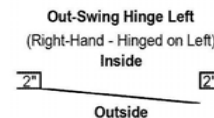

CD90 CONFIGURATIONS

- ☐ Hinge Left
- ☐ Hinge Right

CD90 MISCELLANEOUS

- ☐ Send check chain
- ☐ Prep for Closer

PRODUCT TYPE	UNIT QTY	SIZE OF OPENING WIDTH x HEIGHT	TRAPEZOID SHORT LEG HEIGHT	TRAPEZOID LEFT/RIGHT (VIEWED FROM DIRECTION OF INSTALL)	SPREADER BAR DO YOU WANT A SPREADER BAR IN UNITS UNDER 30" WIDE YES/NO	NOTES OR ADDITIONAL COMMENT:

IMPORTANT SPREADER-BAR INFORMATION:

* 4V60 - One vertical spreader-bar is Required on all units over 30"

*HLF20, HLS20 One spreader-bars standard on units over 60" x 48" or 48" x 60" (direction varies)