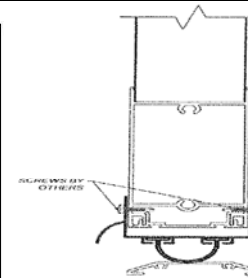

CD90 DOOR OUT-SWING THRESHOLD
3/8" Saddle w/adj bugsweep

CD90 CONFIGURATIONS

- ☐ Hinge Left
- ☐ Hinge Right

CD90 MISCELLANEOUS

- ☐ Send check chain
- ☐ Prep for Closer

PRODUCT TYPE	UNIT QTY	SIZE OF OPENING WIDTH x HEIGHT	TRAPEZOID SHORT LEG HEIGHT	TRAPEZOID LEFT/RIGHT (VIEWED FROM DIRECTION OF INSTALL)	SPREADER BAR DO YOU WANT A SPREADER BAR IN UNITS UNDER 30" WIDE YES/NO	NOTES OR ADDITIONAL COMMENT:

IMPORTANT SPREADER-BAR INFORMATION:

* 4V60 - One vertical spreader-bar is Required on all units over 30"

*HLF20, HLS20 One spreader-bars standard on units over 60" x 48" or 48" x 60" (direction varies)