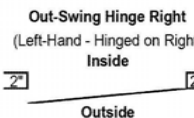

CD90 CONFIGURATIONS

- ☐ Hinge Left
- ☐ Hinge Right

CD90 MISCELLANEOUS

- ☐ Send check chain
- ☐ Prep for Closer

PRODUCT TYPE	UNIT QTY	SIZE OF OPENING WIDTH x HEIGHT	TRAPEZOID SHORT LEG HEIGHT	TRAPEZOID LEFT/RIGHT (VIEWED FROM DIRECTION OF INSTALL)	SPREADER BAR DO YOU WANT A SPREADER BAR IN UNITS UNDER 30" WIDE YES/NO	NOTES OR ADDITIONAL COMMENT:

IMPORTANT SPREADER-BAR INFORMATION:

* 4V60 - One vertical spreader-bar is Required on all units over 30"

*HLF20, HLS20 One spreader-bars standard on units over 60" x 48" or 48" x 60" (direction varies)