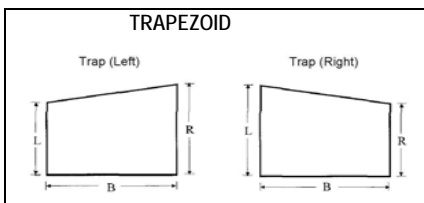

SELECT PRODUCTS TO BE ORDERED

☐ (4V60) VERTICAL FOUR-TRACK   ☐ (HLF20) HEAVY DUTY LIP FRAME

FRAME COLOR

- ☐ White
- ☐ Bronze
- ☐ Pebble Khaki
- ☐ Beige

SCREEN MESH FOR 4V60 ONLY

1. **Standard**
2. ☐ 1814 Charcoal
   - ☐ 1814 Gray
3. **Additional Options With Up Charge**
4. ☐ BetterVue Screen
   - ☐ 2020 Charcoal
   - ☐ 2020 Grey

VINYL COLOR

- ☐ Clear
- ☐ Smoke Gray
- ☐ Dark Gray
- ☐ Bronze

* All Units will be Opening Size w/1/8" ded (std)

* All Units Mount to the Exterior of the Opening

CABANA DOOR INFO

CD90 DOOR KICKPLATE

- ☐ With Kickplate (std kp 14.25")
- ☐ Without Kickplate

CD90 HARDWARE

- ☐ Knob & deadbolt (double bore standard 8" on center)
- ☐ Prep Only No Hardware

CD90 HARDWARE COLOR

- ☐ Antique brass
- ☐ Silver satin
- ☐ Polished brass